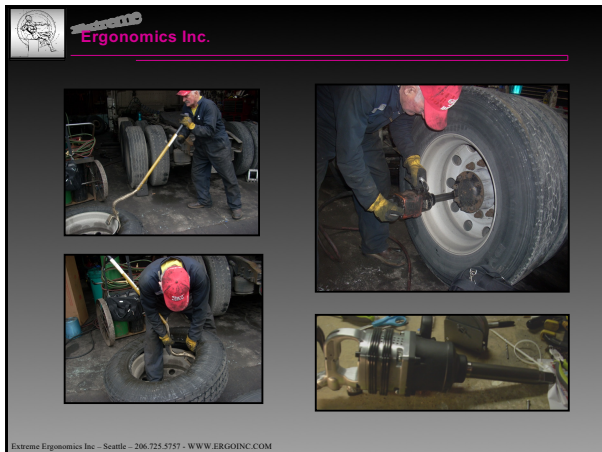

7

8

Your Take-Aways:

- The ability to talk about ergonomics intelligently
- The ability to identify where ergonomics & job mods are applied
- Increased awareness of how to identify a problem
- An open mind to see things differently and implement a solution & get case movement
- Enough confidence to understand there is a solution & get **case movement to CLOSE CASES**

9