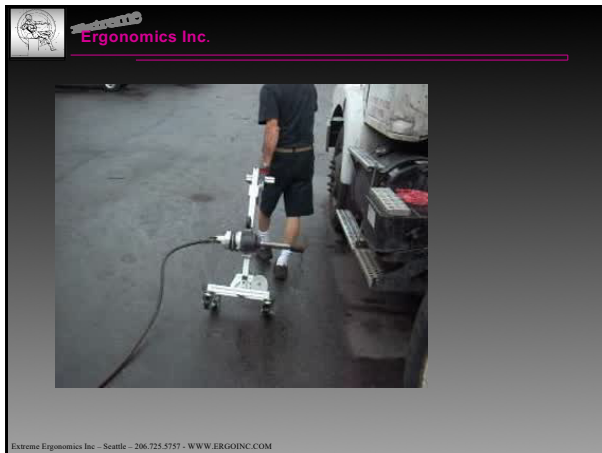

8

Your Take-Aways:

- The ability to talk about ergonomics intelligently
- The ability to identify where ergonomics & job mods are applied
- Increased awareness of how to identify a problem
- An open mind to see things differently and implement a solution & get case movement
- Enough confidence to understand there is a solution & get **case movement to CLOSE CASES**

9