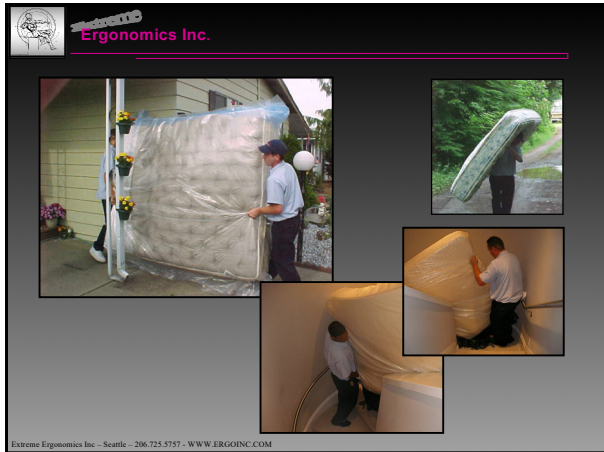

Extreme Ergonomics Inc. - Seattle - 206.725.5757 - WWW.ERGOINC.COM

14

 Ergonomics Inc.

Extreme Ergonomics Inc. - Seattle - 206.725.5757 - WWW.ERGOINC.COM

15

16

17

18