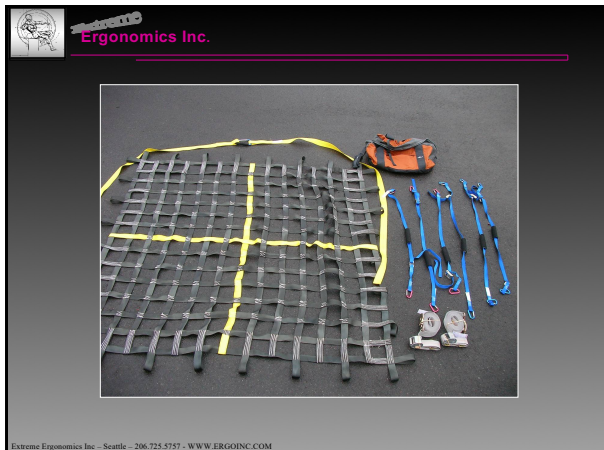

Extreme Ergonomics Inc. - Seattle - 206.725.5757 - WWW.ERGOINC.COM

14

 Ergonomics Inc.

Extreme Ergonomics Inc. - Seattle - 206.725.5757 - WWW.ERGOINC.COM

15

16

17

18

19

20

21

22

23

24

25

26